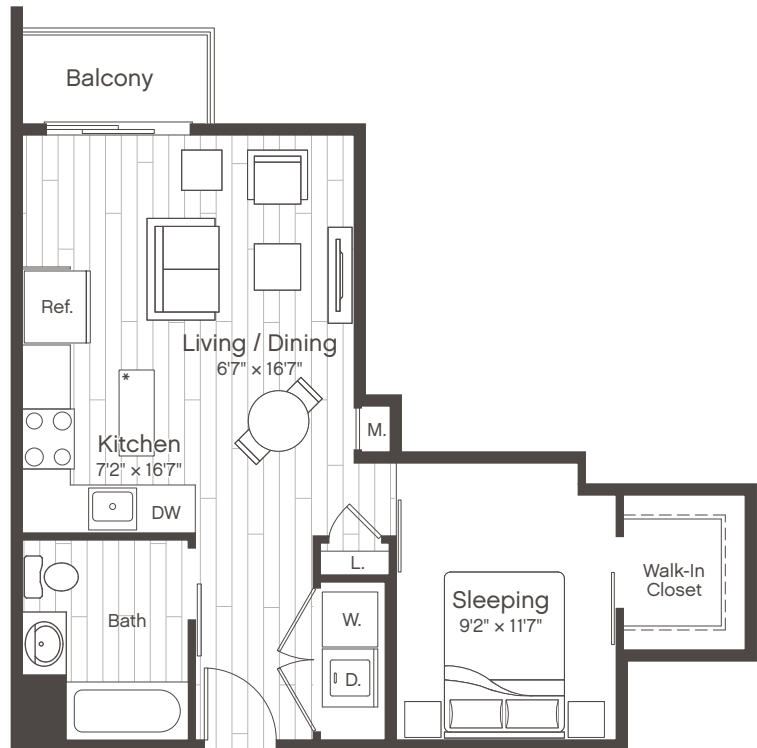

APARTMENT S4

Studio | One Bath | 516 SF

1ST FLOOR

2ND FLOOR

3RD FLOOR

4TH FLOOR

5TH FLOOR

*Movable island

Floor plans are artist's rendering. All dimensions are approximate. Actual product and specifications may vary in dimension or detail. Not all features are available in every apartment. Prices and availability are subject to change. Please see a representative for details.